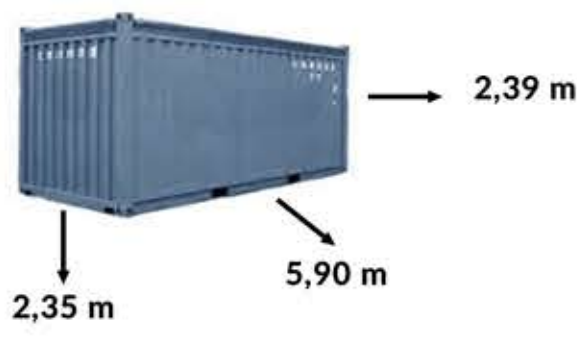

20" OPEN TOP		
	INSIDE LENGTH	5.888 m
	INSIDE WIDTH	2.345 m
	INSIDE HEIGHT	2.315 m
	DOOR WIDTH	2.286 m
	DOOR HEIGHT	2.184 m
	CAPACITY	32 m3
	TARE WEIGHT	2250 Kgs
	MAX CARGO WEIGHT	30480 Kgs

40" OPEN TOP		
	INSIDE LENGTH	12.029 m
	INSIDE WIDTH	2.342 m
	INSIDE HEIGHT	2.326 m
	DOOR WIDTH	2.341 m
	DOOR HEIGHT	2.274 m
	CAPACITY	65 m3
	TARE WEIGHT	3810 Kgs
	MAX CARGO WEIGHT	26670 Kgs

20" FLATRACK		
	INSIDE LENGTH	5.698 m
	INSIDE WIDTH	2.230 m
	INSIDE HEIGHT	2.255 m
	DOOR WIDTH	0.000 m
	DOOR HEIGHT	0.000 m
	CAPACITY	0 m3
	TARE WEIGHT	2500 Kgs
	MAX CARGO WEIGHT	21500 Kgs

40" FLATRACK		
	INSIDE LENGTH	11.832 m
	INSIDE WIDTH	2.228 m
	INSIDE HEIGHT	1.981 m
	DOOR WIDTH	0.000 m
	DOOR HEIGHT	0.000 m
	CAPACITY	0 m3
	TARE WEIGHT	4200 Kgs
	MAX CARGO WEIGHT	40800 Kgs

20" REFRIGERATED		
	INSIDE LENGTH	5.724 m
	INSIDE WIDTH	2.286 m
	INSIDE HEIGHT	2.014 m
	DOOR WIDTH	2.286 m
	DOOR HEIGHT	2.067 m
	CAPACITY	26 m3
	TARE WEIGHT	2550 Kgs
	MAX CARGO WEIGHT	21450 Kgs

40" REFRIGERATED		
	INSIDE LENGTH	11.840 m
	INSIDE WIDTH	2.286 m
	INSIDE HEIGHT	2.120 m
	DOOR WIDTH	2.286 m
	DOOR HEIGHT	2.195 m
	CAPACITY	60 m3
	TARE WEIGHT	3850 Kgs
	MAX CARGO WEIGHT	26630 Kgs

20" TANK		
	INSIDE LENGTH	6.058 m
	INSIDE WIDTH	2.438 m
	INSIDE HEIGHT	2.438 m
	DOOR WIDTH	0.000 m
	DOOR HEIGHT	0.000 m
	CAPACITY	0 m3
	TARE WEIGHT	4190 Kgs
	MAX CARGO WEIGHT	26290 Kgs

Konteyner Ölçüleri

20' Konteyner