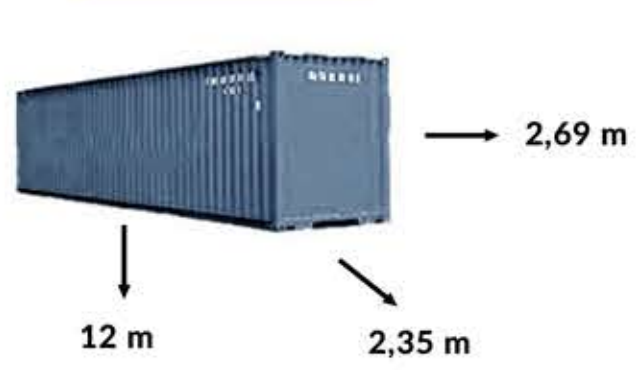

40' High Cube